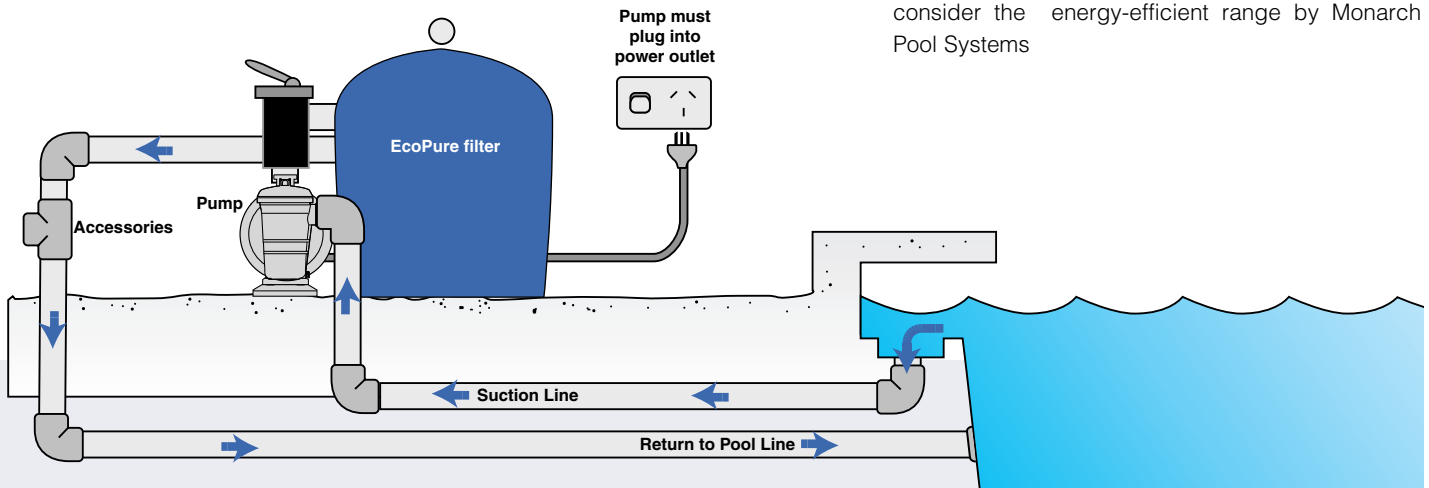

EcoPure™ Side Mount Sand Filters - the natural solution for perfectly filtered pool water!

Features & Advantages

- Heavy Duty UV protected fibreglass tank
- Ergonomically designed six position multiport valve
- High performance filtering action
- Resistant to chemicals and corrosion
- Suitable for all pool types, fresh or salt water
- Sight glass for inspection of filtered water
- Quality oil-filled pressure gauge for inspection of operating pressure
- Virtually maintenance free, simply backwash filter when required
- No additional powder additives to worry about
- No manual cleaning of internal cartridges experienced with other filter medium

Technical Information

Model No.	S18	S20	S25	S28	S32	S36	S40	S44	S48
Filter Area (m²)	0.16	0.22	0.3	0.4	0.5	0.64	0.79	0.98	1.13
Height (mm)	730	770	850	960	1050	1180	1180	1280	1410
Tank Dia. (mm)	470	550	650	720	820	920	1020	1120	1220
Design Flow (lpm)	133	192	270	320	420	500	550	630	700
Silica Sand Required (kg)	40	85	155	185	210	310	410	460	560
Valve Port Size (mm)	40	40	40	40	50	50	50	50	50

Consult your local EcoPure™ dealer for the correct size filter to suit your requirements. Models available to suit most pool applications from small patio pools to large commercial installations.

If purchasing or upgrading to a new pool pump, consider the energy-efficient range by Monarch Pool Systems

Authorised Dealer: